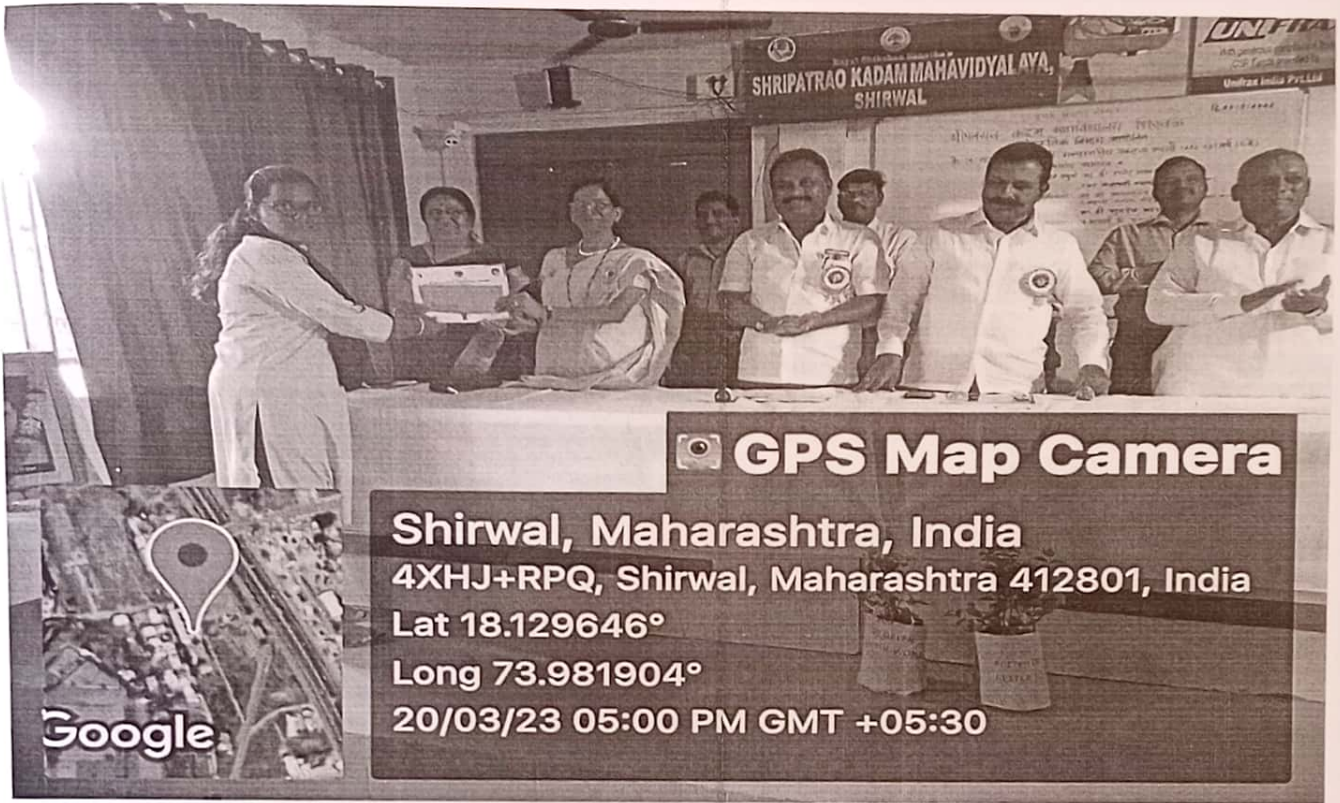

GPS Map Camera

Shirwal, Maharashtra, India

4XHJ+RPQ, Shirwal, Maharashtra 412801, India

Lat 18.129646°

Long 73.981904°

20/03/23 05:00 PM GMT +05:30